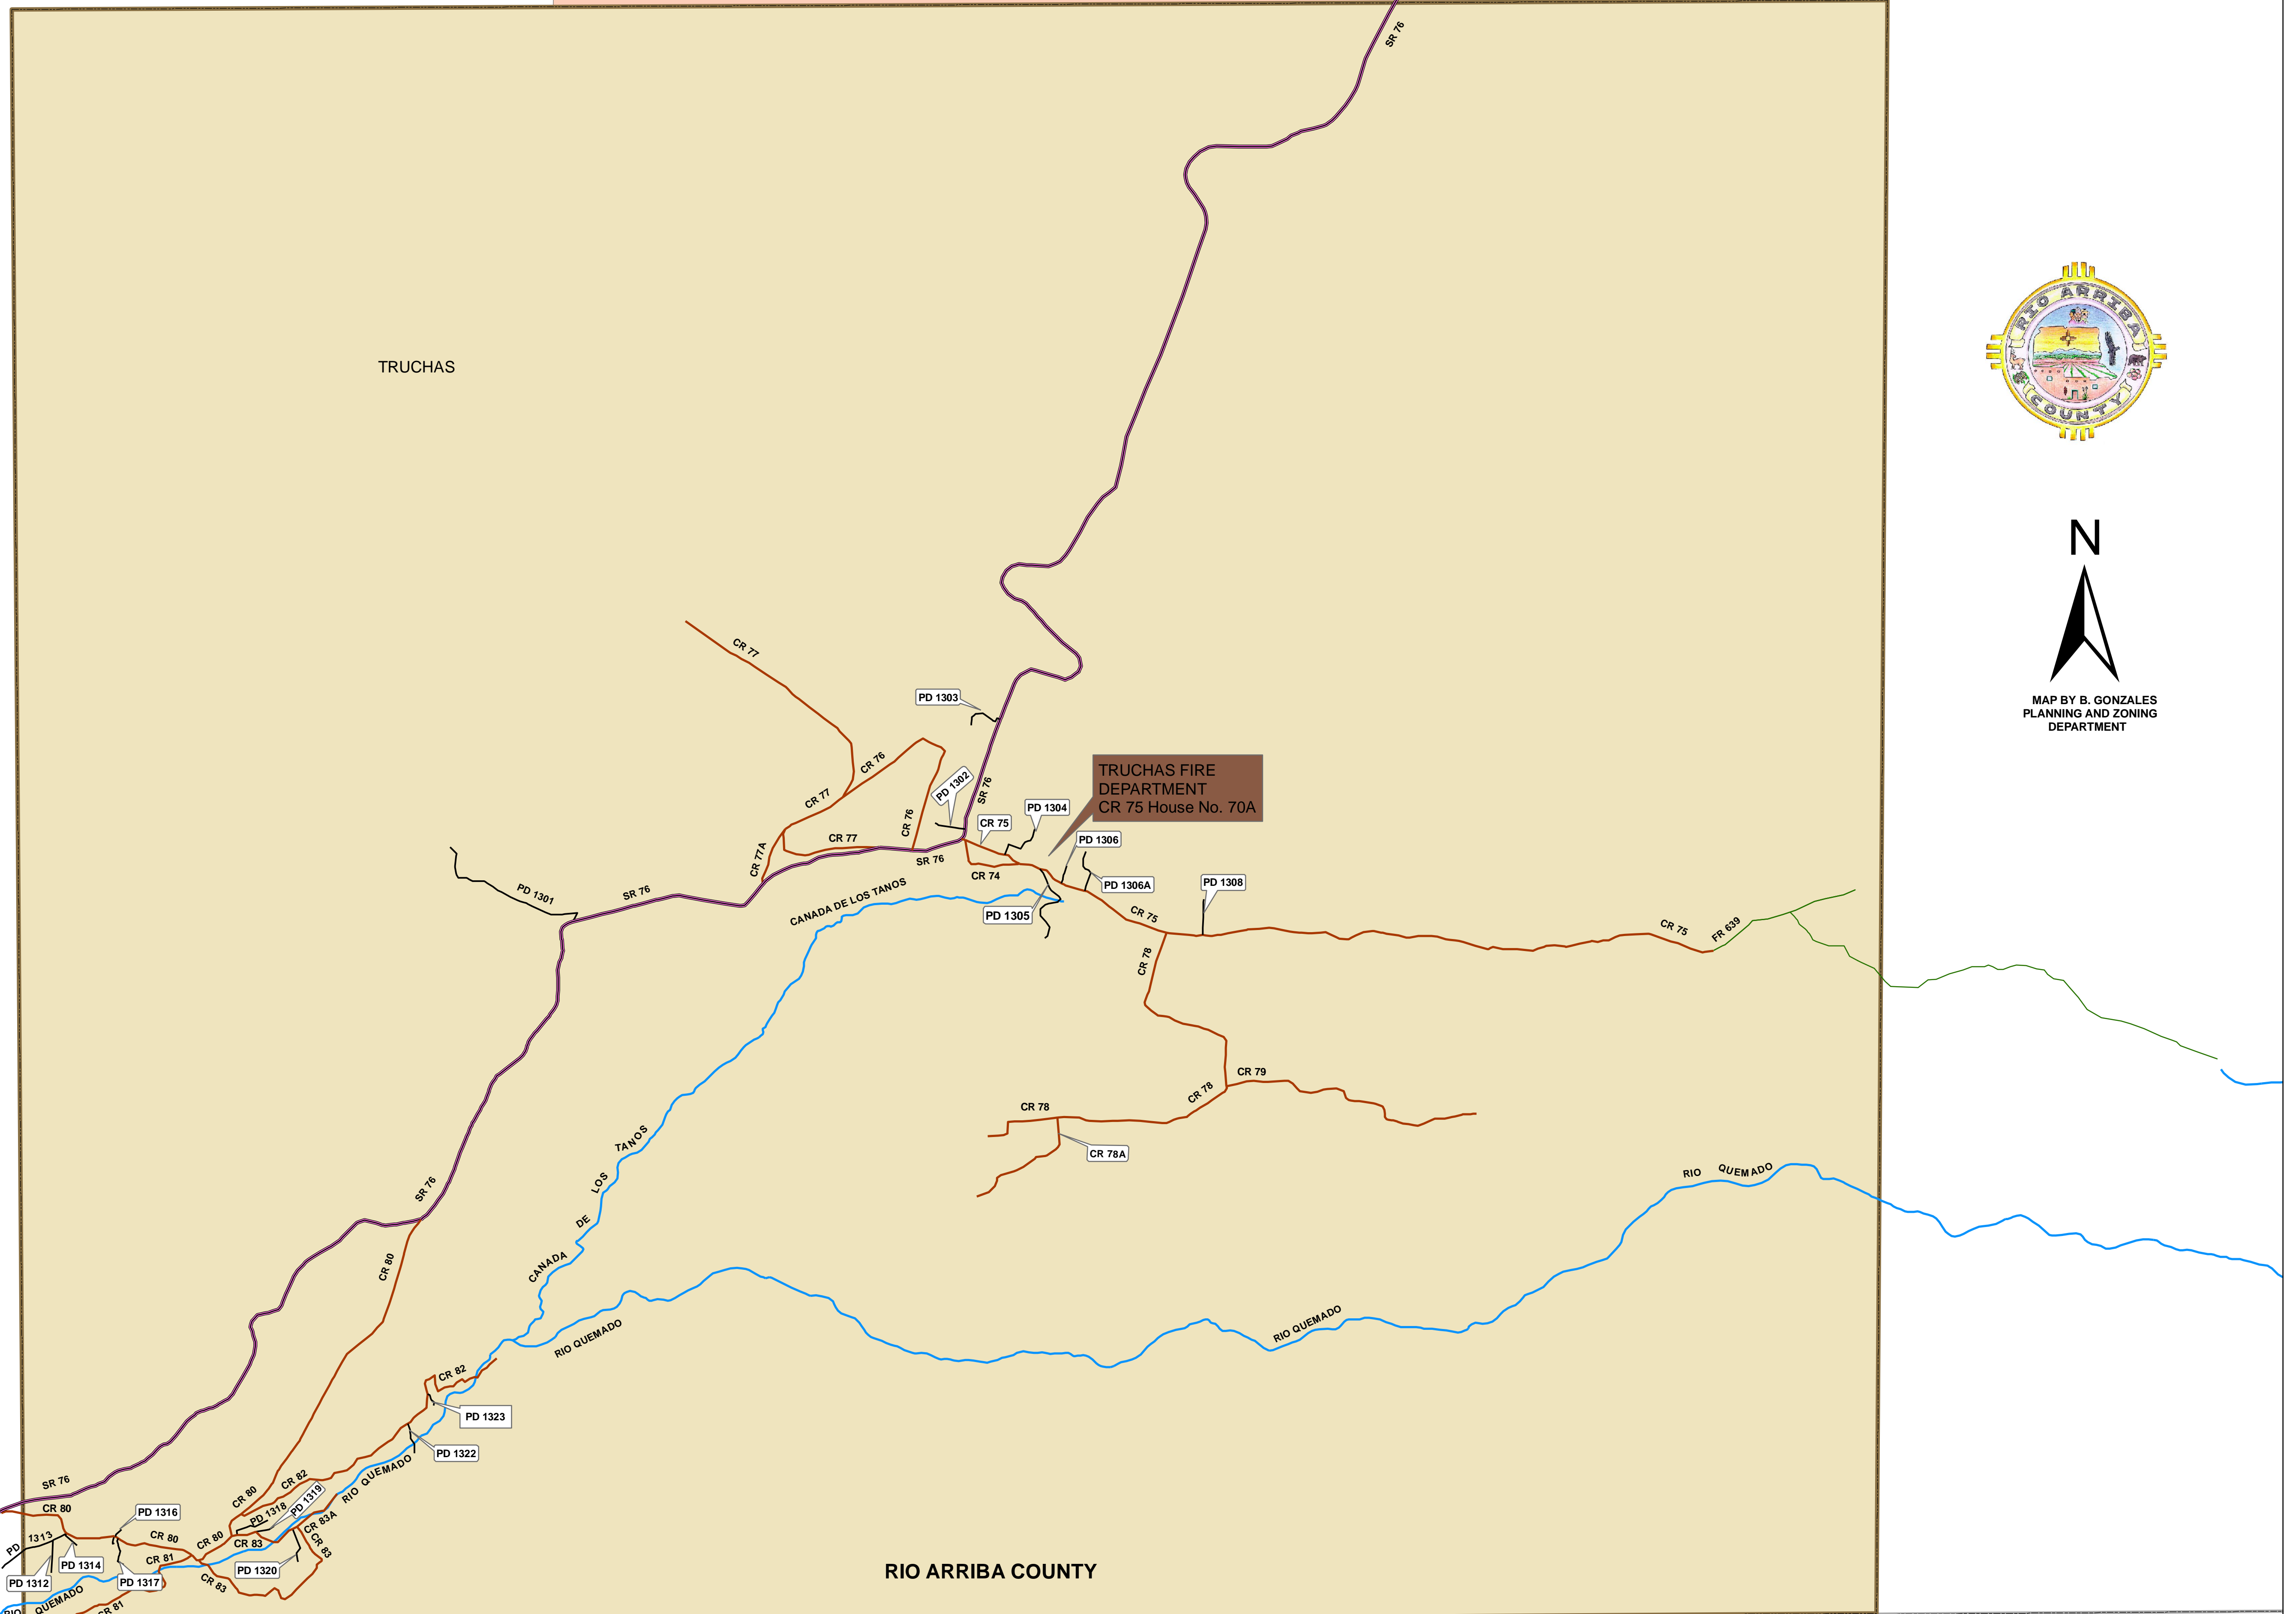

Truchas Fire District

Ojo Sarco

Legend

Roads

Classification

-  Private Drive (PD)
-  Forest Road (FR)
-  US Highway
-  State Road (SR)
-  County Road (CR)
-  Rivers

Fire District Boundary

District Name

-  Ojo Sarco FD
-  TRUCHAS FD
-  RACounty

NOTE
RIO ARRIBA COUNTY IS CURRENTLY UPDATING THE FIRE DISTRICT BOUNDARIES TO REFLECT THE RESOLUTIONS AS ADOPTED BY THE RIO ARRIBA BOARD OF COUNTY COMMISSIONERS. THIS PROCESS IS NOT COMPLETE THEREFORE THIS IS SUBJECT TO CHANGE.

MAP BY B. GONZALES
PLANNING AND ZONING
DEPARTMENT

RIO ARRIBA COUNTY

SANTA FE COUNTY