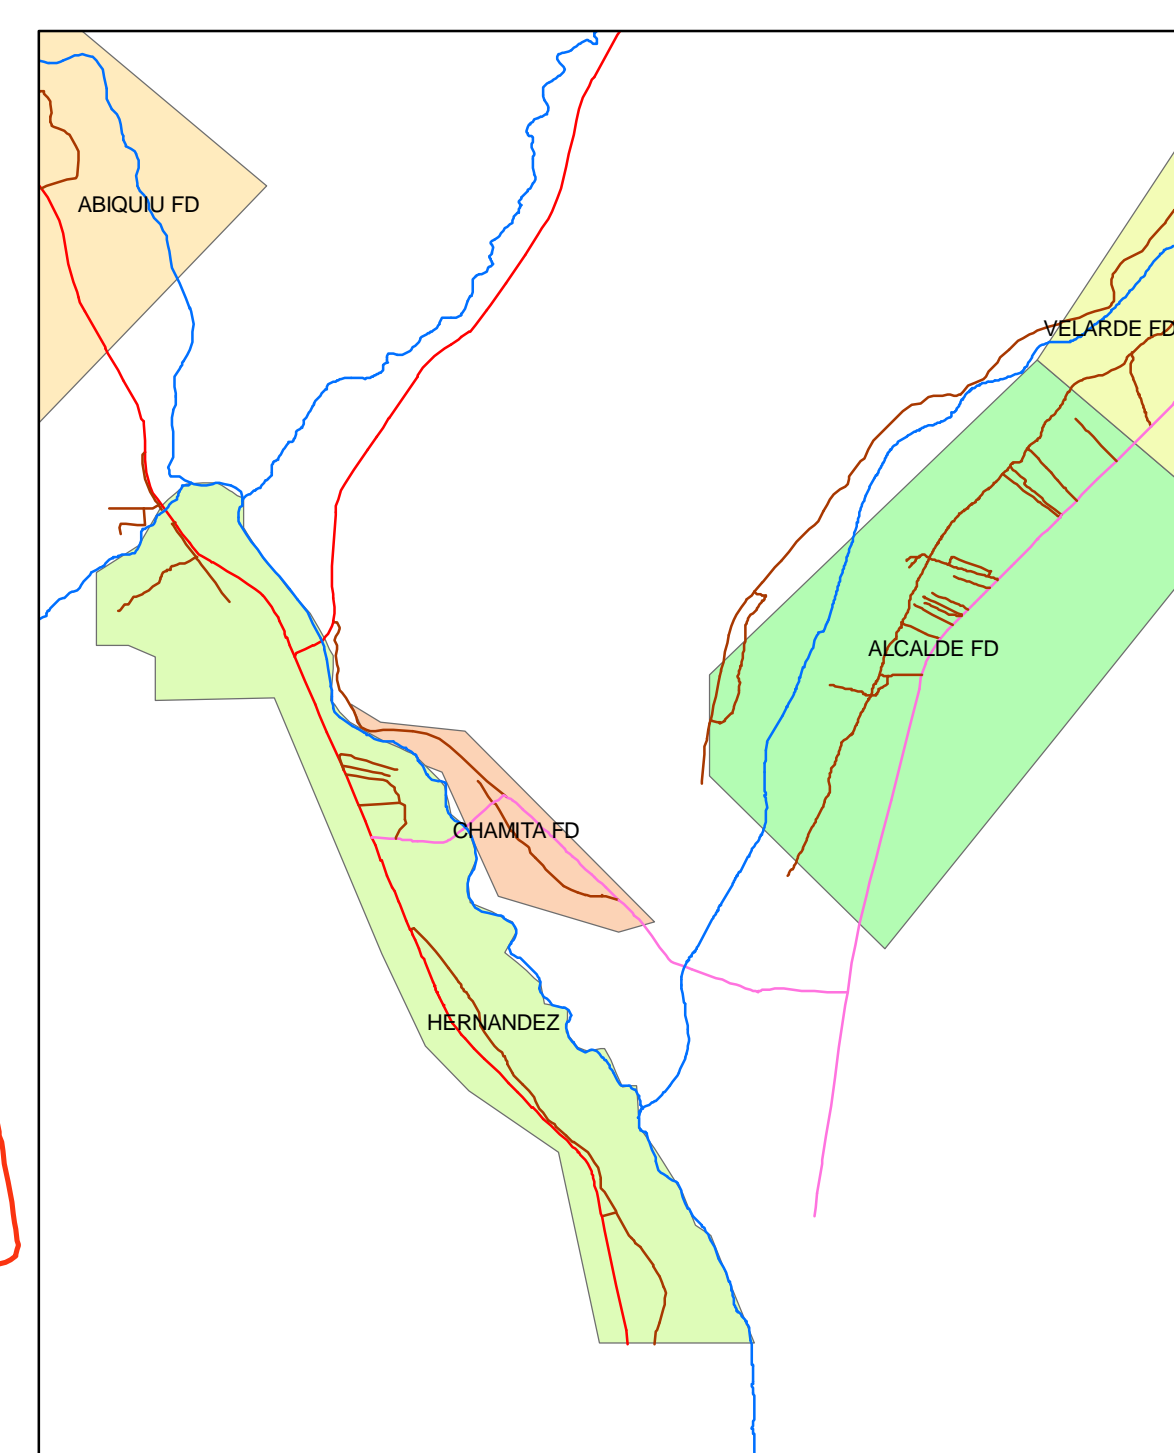

REVISED 03-16-2010 - B. GONZALES
PLANNING AND ZONING DEPARTMENT

NOTE
RIO ARRIBA COUNTY IS CURRENTLY UPDATING THE
FIRE DISTRICT BOUNDARIES TO REFLECT THE
RESOLUTIONS AS ADOPTED BY THE RIO ARRIBA BOARD
OF COUNTY COMMISSIONERS.
THIS PROCESS IS NOT COMPLETE THEREFORE THIS
IS SUBJECT TO CHANGE.

Legend		
ROADS	BRAZOS CANYON FD	LAGUNA VISTA VFD
Classification	CANJILON FD	LINDRITH FD
COUNTY ROAD	CANON PLAZA/VALLECITOS FD	OJO SARCO FD
STATE ROAD	CHAMITA FD	SANTA CLARA
US HIGHWAY	COYOTE FD	TIERRA AMARILLA FD
RIVERS	DIXON FD	TRES PIEDRAS FD
Fire District Boundary	DULCE FD	TRES PIEDRAS FR (NOT PART)
NAME	EL RITO FD	TRUCHAS FD
ABIQUIU FD	LA MADERA/VALLECIOS	VALLECITOS FD
AGUA SANA FD	LA MESILLA (WEST PORTION RESOLUTION NO.8	VELARDE FD
ALCALDE FD	LA MESILLA FD	RIO ARRIBA COUNTY BOUNDARY