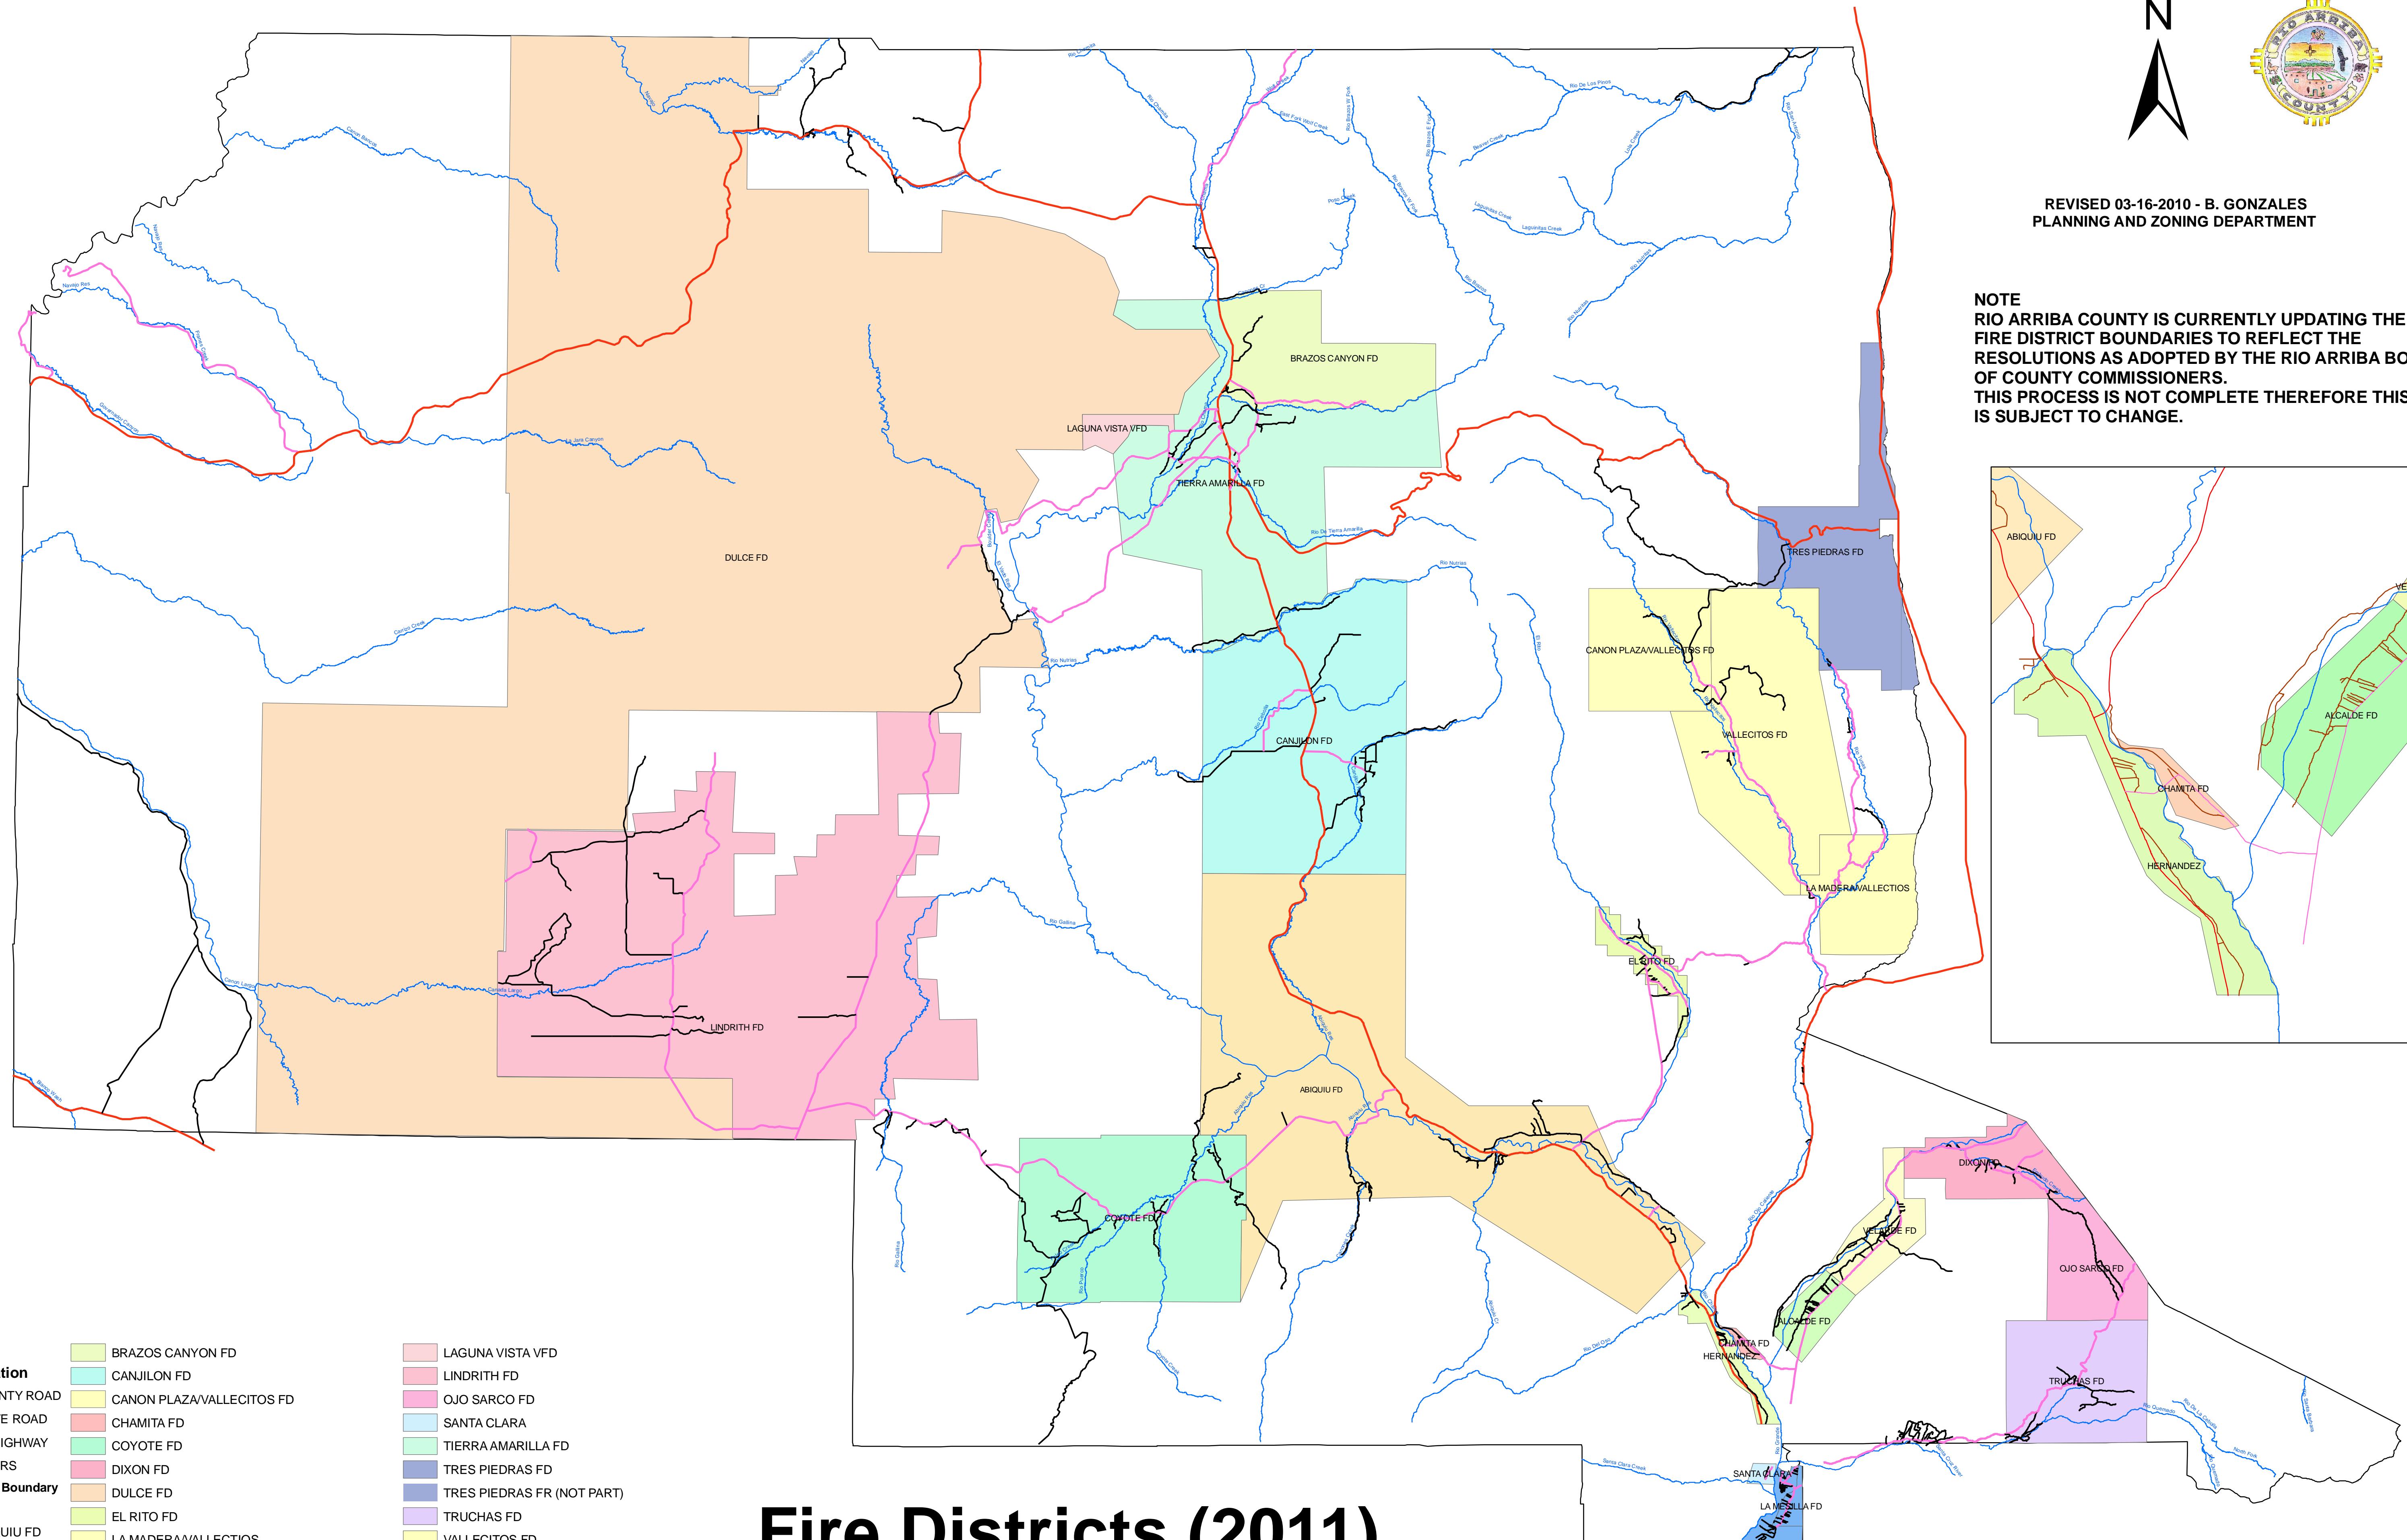

REVISED 03-16-2010 - B. GONZALES
PLANNING AND ZONING DEPARTMENT

NOTE
RIO ARRIBA COUNTY IS CURRENTLY UPDATING THE
FIRE DISTRICT BOUNDARIES TO REFLECT THE
RESOLUTIONS AS ADOPTED BY THE RIO ARRIBA BOARD
OF COUNTY COMMISSIONERS.
THIS PROCESS IS NOT COMPLETE THEREFORE THIS
IS SUBJECT TO CHANGE.

Legend		
ROADS	BRAZOS CANYON FD	LAGUNA VISTA VFD
Classification	CANJILON FD	LINDRITH FD
COUNTY ROAD	CANON PLAZA/VALLECITOS FD	OJO SARCO FD
STATE ROAD	CHAMITA FD	SANTA CLARA
US HIGHWAY	COYOTE FD	TIERRA AMARILLA FD
RIVERS	DIXON FD	TRES PIEDRAS FD
Fire District Boundary	DULCE FD	TRES PIEDRAS FR (NOT PART)
NAME	EL RITO FD	TRUCHAS FD
ABIQUIU FD	LA MADERA/VALLECIOS	VALLECITOS FD
AGUA SANA FD	LA MESILLA (WEST PORTION RESOLUTION NO.8	VELARDE FD
ALCALDE FD	LA MESILLA FD	RIO ARRIBA COUNTY BOUNDARY