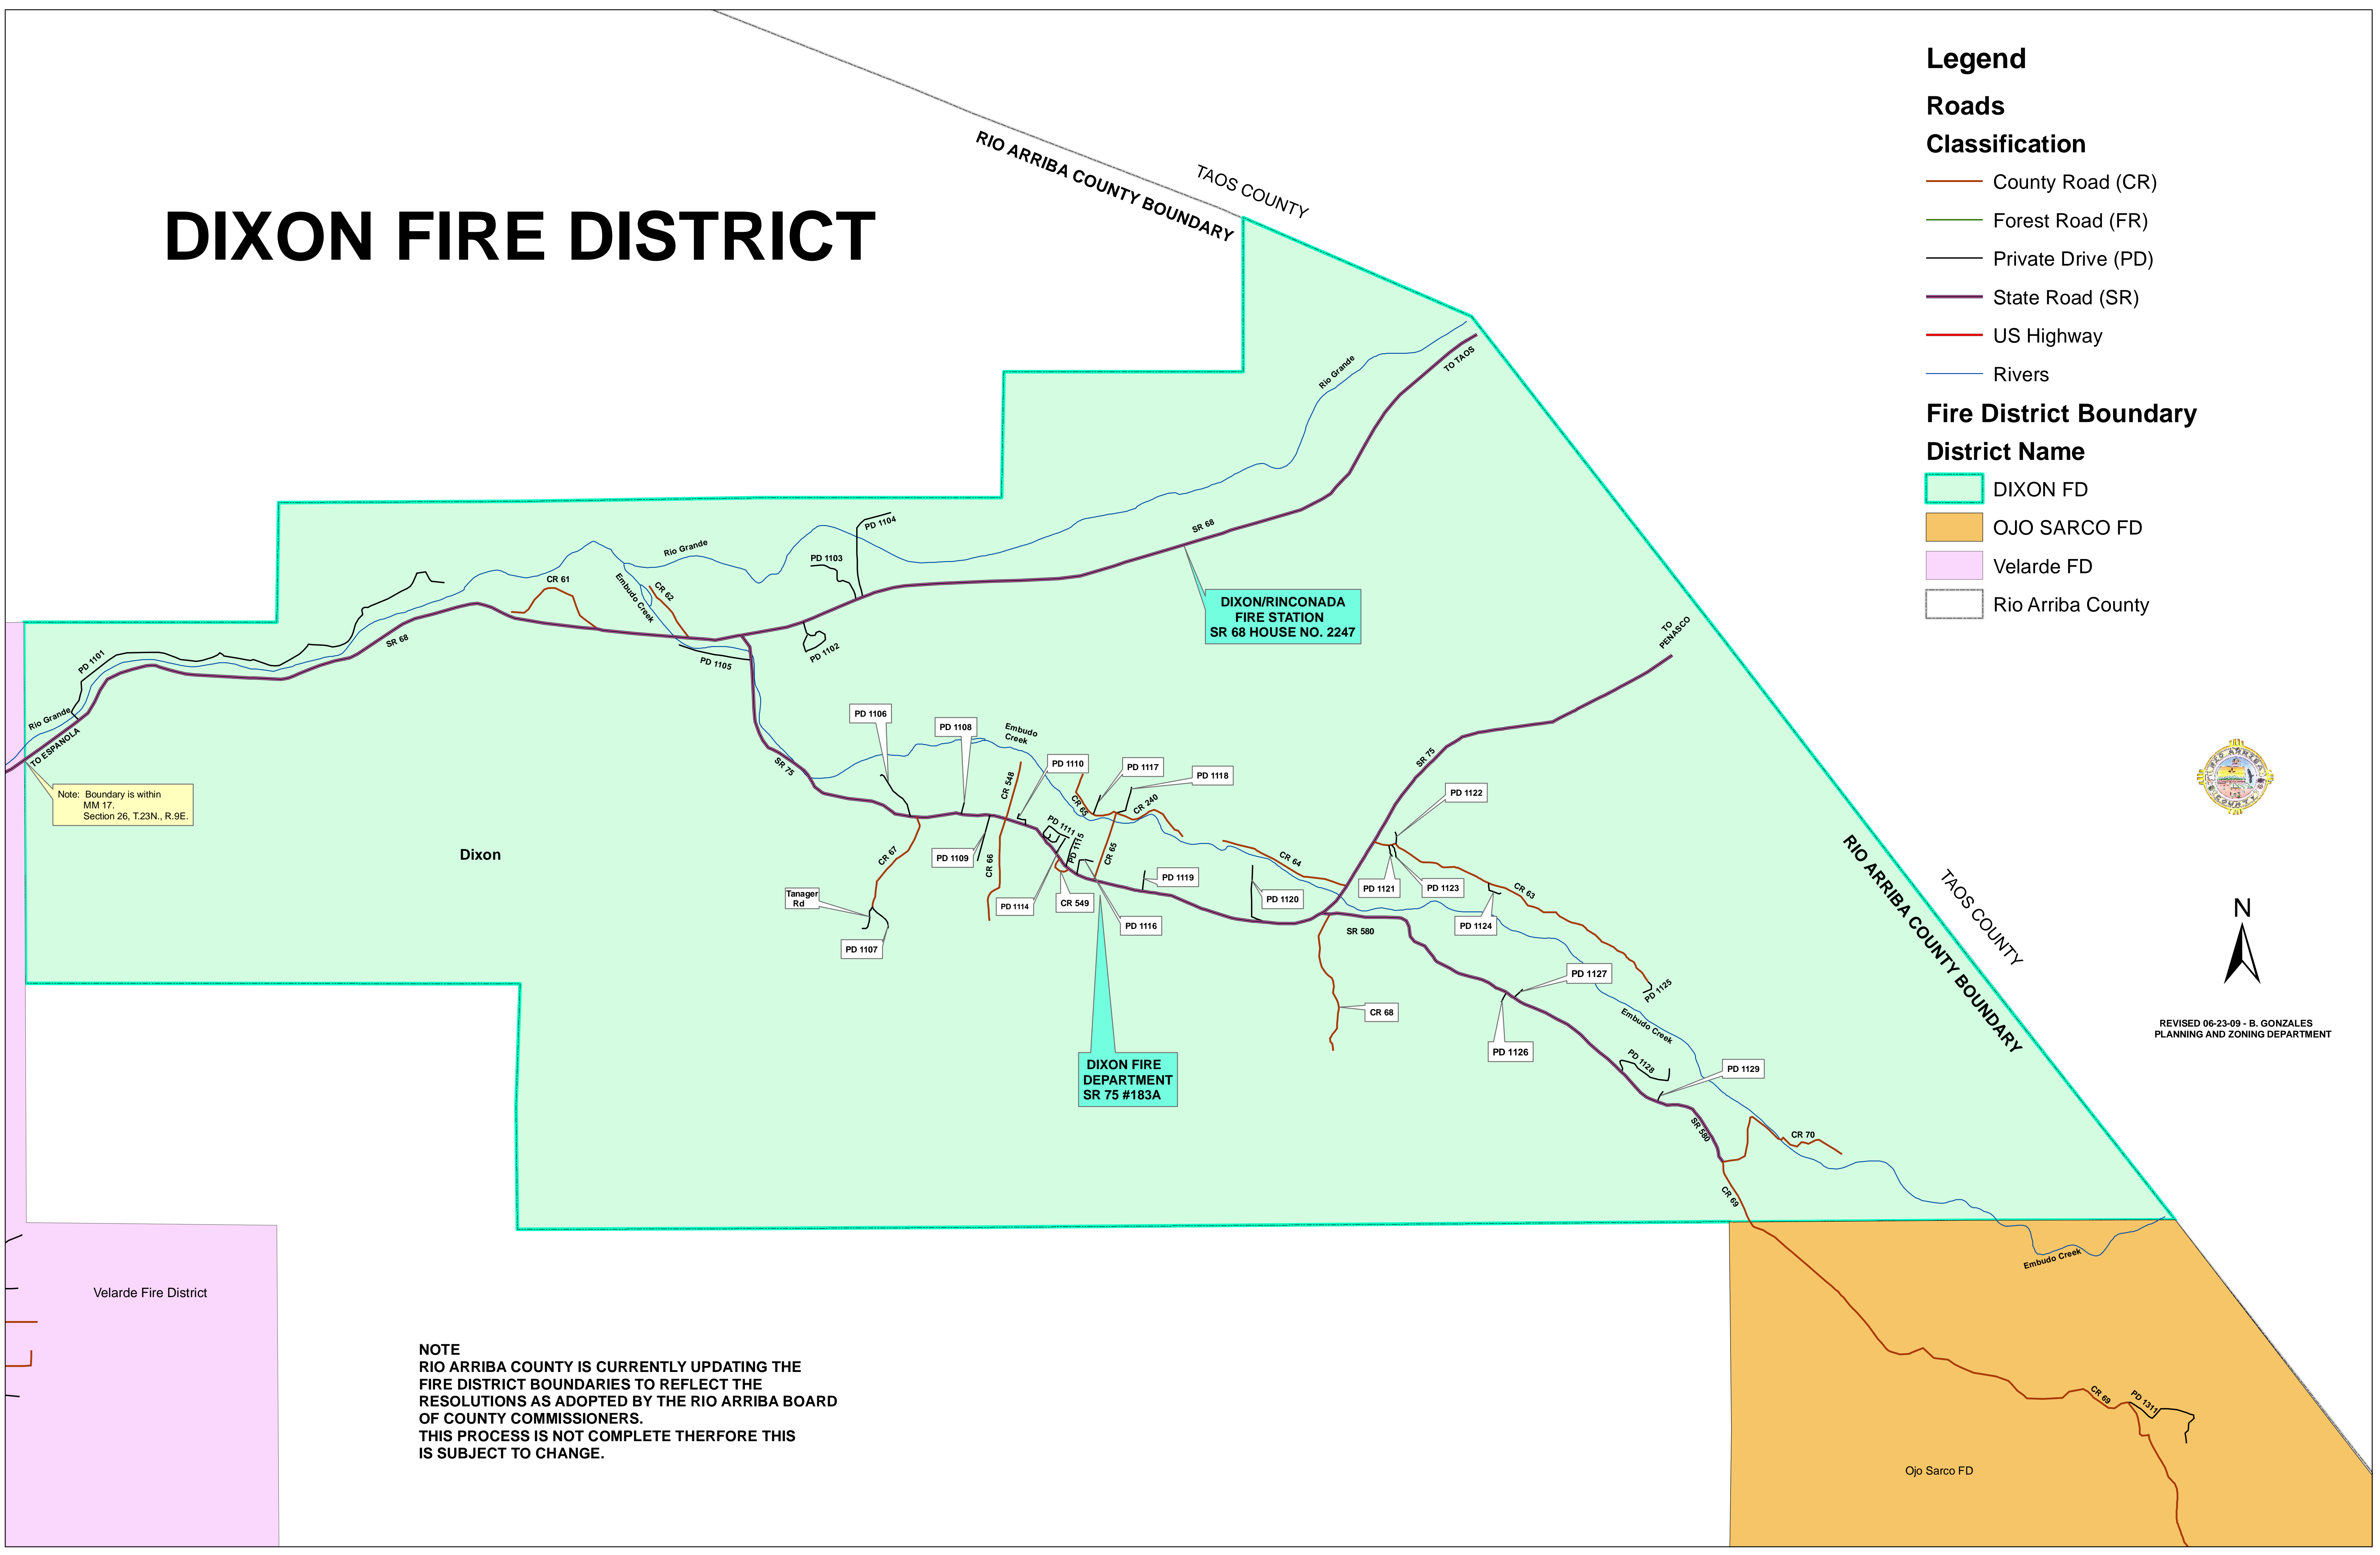

## Legend

### Roads

### Fire District Boundary

#### District Name

-  DIXON FD
-  OJO SARCO FD
-  Velarde FD
-  Rio Arriba County

Note: Boundary is within MM 17, Section 26, T.23N., R.9E.

Dixon

Velarde Fire District

**NOTE**  
 RIO ARRIBA COUNTY IS CURRENTLY UPDATING THE FIRE DISTRICT BOUNDARIES TO REFLECT THE RESOLUTIONS AS ADOPTED BY THE RIO ARRIBA BOARD OF COUNTY COMMISSIONERS. THIS PROCESS IS NOT COMPLETE THEREFORE THIS IS SUBJECT TO CHANGE.